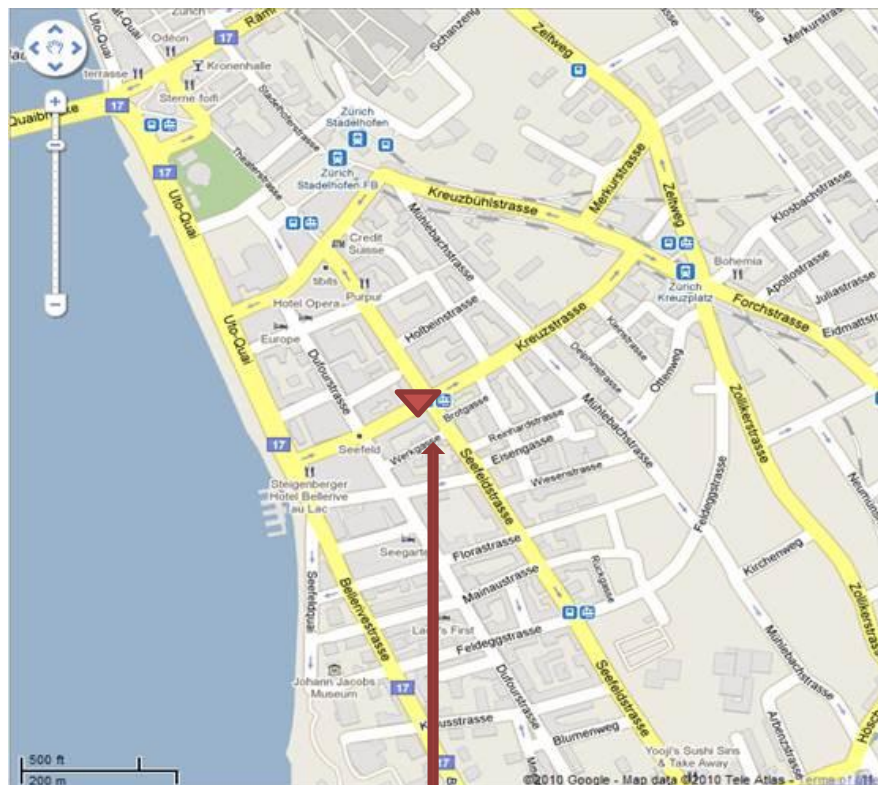

D I R E C T I O N S / G I L D E Z U R I C H, Seefeldstrasse 40

By car:

Our offices are located at **Seefeldstrasse 40 / Kreuzstrasse**. ▼ The entrance of our garage is at **Werkgasse**.

Coming from Seefeldstrasse turn right into Werkgasse, choose the first garage entrance at the right after about 15 meters and ring the bell or call us.

We will open the door. The car lift will automatically stop at **level – 1**. Our parking lots are on your left-hand side. The door leading to the elevator is at the far end of the garage. Take the elevator to the 1st floor, where you will find our offices.

By public transportation:

From the Trainstation Bahnhof Stadelhofen you will reach us in about 5 minutes by foot. On the square in front of Bahnhof Stadelhofen you walk in the direction of the lake and turn left into the Theaterstrasse. At the first traffic light the Theaterstrasse flows into the Seefeldstrasse. Follow the Seefeldstrasse to the next traffic light (Kreuzstrasse), where our office is directly situated on the right side just after the crossing.

If you take the tram, use Nr. 2 or 4 in direction of Bahnhof Tiefenbrunnen. Take the stop “Kreuzstrasse”. Our building is situated on the right side of the Seefeldstrasse in direction of Bahnhof Tiefenbrunnen just after the crossing.

Don't hesitate to contact us if you have any questions.

Garage-entrance